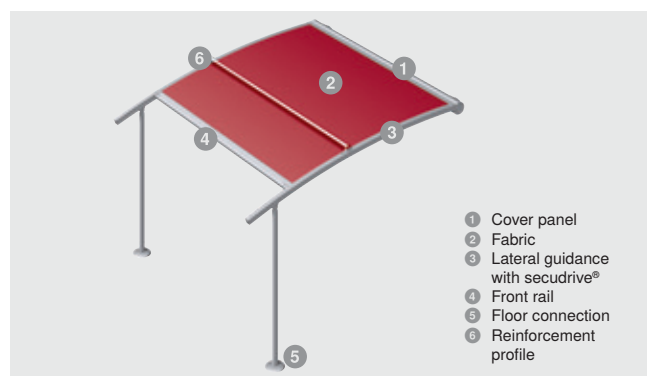

Pergola awning Perea P40

Stylish shade provider

Der SonnenLichtManager

Combine first-class sun shading with outstanding design and turn your patio into a real oasis of enjoyment with a Perea pergola awning. For even more individuality, you have the choice between a curved or straight guide rail. A real eye-catcher for your house!

Features

| | |
|------------------------|--|
| Max. width | 6,500 mm |
| Max. depth | 7,000 mm |
| Drive | Motor, optional: WMS Radio motor |
| Colour | Powder-coated in accordance with WAREMA Colour World |
| Fabric | Standard/Lumera acrylic fabric, optional All Weather acrylic fabric, Perfora acrylic fabric, Soltis-92, Twilight Pearl |
| Special feature | Model with straight or curved guide rails |
| Installation | Installation of the poles on on-site foundation or ground screws, fixing of cover panels to house wall |

The benefits for you

- Extension of a patio or commercial area
- No light gap at the sides thanks to the two-dimensional secudrive® guidance
- Guide rails can be straight or curved
- Can be dismantled in the winter months
- Large design selection in various qualities

Brilliant extras

- Optional travelling reinforcement profile
- Valance roller blind with crank or motor
- Integrated LED strips
- LED strip light rail
- Radiant heater
- Multicube instead of a concrete foundation, optional filling (on-site)
- The WMS sensor system for fully automatic control according to wind, photo and precipitation
- Wall connection profile with rain hood