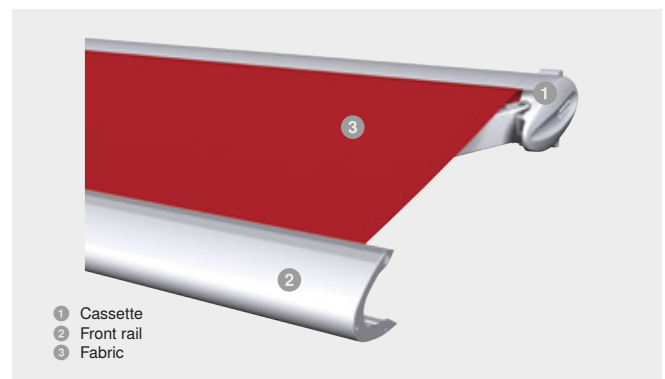

Cassette awning Terrea 550

Slender cassette design

Der SonnenLichtManager

With this cassette awning, everyone can look forward to pleasant afternoons on a perfectly shaded patio. The small and compact design of the cassette blends in with any facade.

Features

Max. width	4,500 mm
Max. projection	2,500 mm
Max. inclination angle	40°
Cassette	182x108 mm
Articulated arm	Power transmission through flexband
Drive	Motor, optional: WMS Radio motor, crank
Colour	Powder-coated in RAL 9016, RAL 9006, W4916, optional in accordance with WAREMA Colour World
Fabric	Standard/Lumera acrylic fabric, optional All Weather acrylic fabric, Perfora acrylic fabric, Soltis-92, Twilight Pearl
Installation	Wall and ceiling installation, rafter installation

The benefits for you

- Installation possible in protected and unprotected positions thanks to closed cassette
- Very flat, compact design
- Unobtrusive, harmonic integration in the facade

Brilliant extras

- Valance
- LED strip light rail
- Radiant heater
- WMS Wind sensor
- Fabric lettering (screen printing)
- Wall connection profile with rain hood