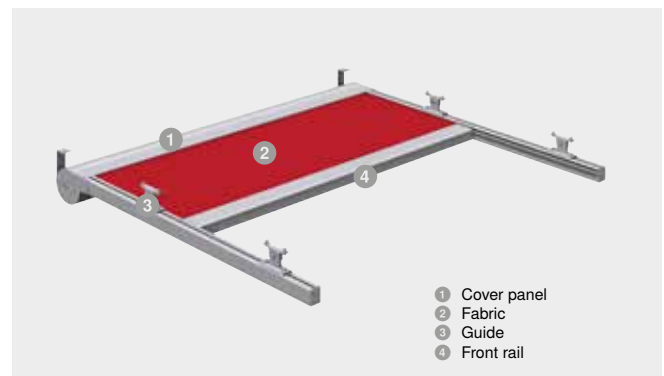

# Conservatory awning Climara W10

Full shading

*Der SonnenLichtManager*

Enjoy the four seasons in your conservatory and always be perfectly protected thanks to your conservatory awning. The conservatory awning Climara W10 is mounted internally or under glass. Thanks to the secudrive® guide technology you will experience shading without a light gap between the awning fabric and guide rail.

## Features

<b>Max. width</b>	6,500 mm
<b>Max. projection</b>	6,000 mm
<b>Max. area</b>	30 m <sup>2</sup>
<b>Drive</b>	Motor, optional: WMS Radio motor
<b>Colour</b>	Powder-coated in accordance with WAREMA Colour World
<b>Fabric</b>	Standard/Lumera acrylic, optional Perfora acrylic, Soltis 92, Screen, Twilight Pearl
<b>Installation</b>	Installation under glass or internally Installation possible using brackets with different spacings

- 1 Cover panel
- 2 Fabric
- 3 Guide
- 4 Front rail

## Brilliant extras

- Valance roller blind
- Integrated LED strips
- LED strip light rail
- Direction of movement "from bottom to top" also possible