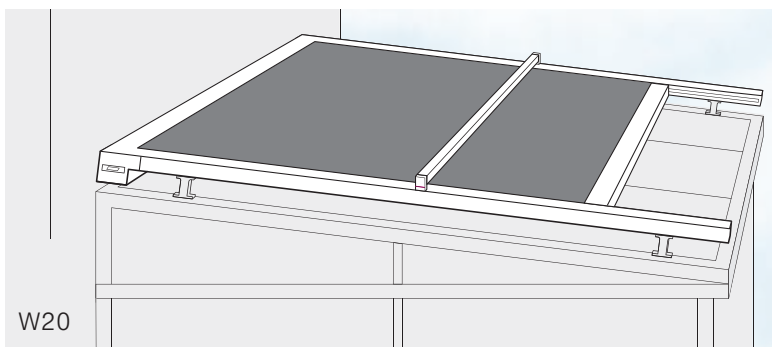

For your own unique architecture

Cubic design is more than just a trend. It is a timeless architectural and design language marked by its clarity and angular, accentuated lines. Set aesthetic standards with our new Cubic Line awnings.

Choose from selected awnings in an exclusive angular design, including our new pergola awning Perea P20 with angular cover and elegant pole attachment.

The high-grade cassette awning Terrea K50 and K70, the internal conservatory awning Climara W10 and the external conservatory awning Climara W20 are also available in a cubic look.

Pergola awning Perea P20

The modern shading solution combining an extremely slender appearance with a robust construction.

Cassette awning Terrea K50

The compact cassette awning for flexible use on patios and balconies.

Cassette awning Terrea K70

The comfortable cassette awning for shading large areas with a variety of extras.

Conservatory awning Climara W10

The internal awning with innovative blind guidance system and many equipment models.

Conservatory awning Climara W20

The external awning for shading both large and small glass surfaces with maximum wind stability.