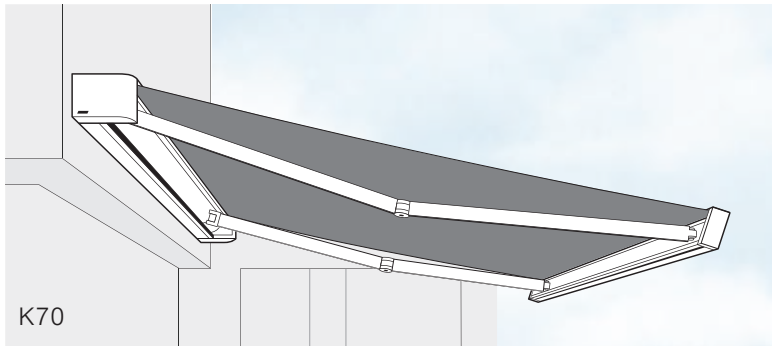

For your own unique architecture

Cubic design is more than just a trend. It is a timeless architectural and design language marked by its clarity and angular, accentuated lines. Set aesthetic standards with our new Cubic Line awnings.

Choose from selected awnings in an exclusive angular design, including our new pergola awning Perea P20 with angular cover and elegant pole attachment.

The high-grade cassette awning Terrea K50 and K70, the internal conservatory awning Climara W10 and the external conservatory awning Climara W20 are also available in a cubic look.

Pergola awning Perea P20

The modern shading solution combining an extremely slender appearance with a robust construction.

Cassette awning Terrea K50

The compact cassette awning for flexible use on patios and balconies.

Cassette awning Terrea K70

The comfortable cassette awning for shading large areas with a variety of extras.

Conservatory awning Climara W10

The internal awning with innovative blind guidance system and many equipment models.

Conservatory awning Climara W20

The external awning for shading both large and small glass surfaces with maximum wind stability.