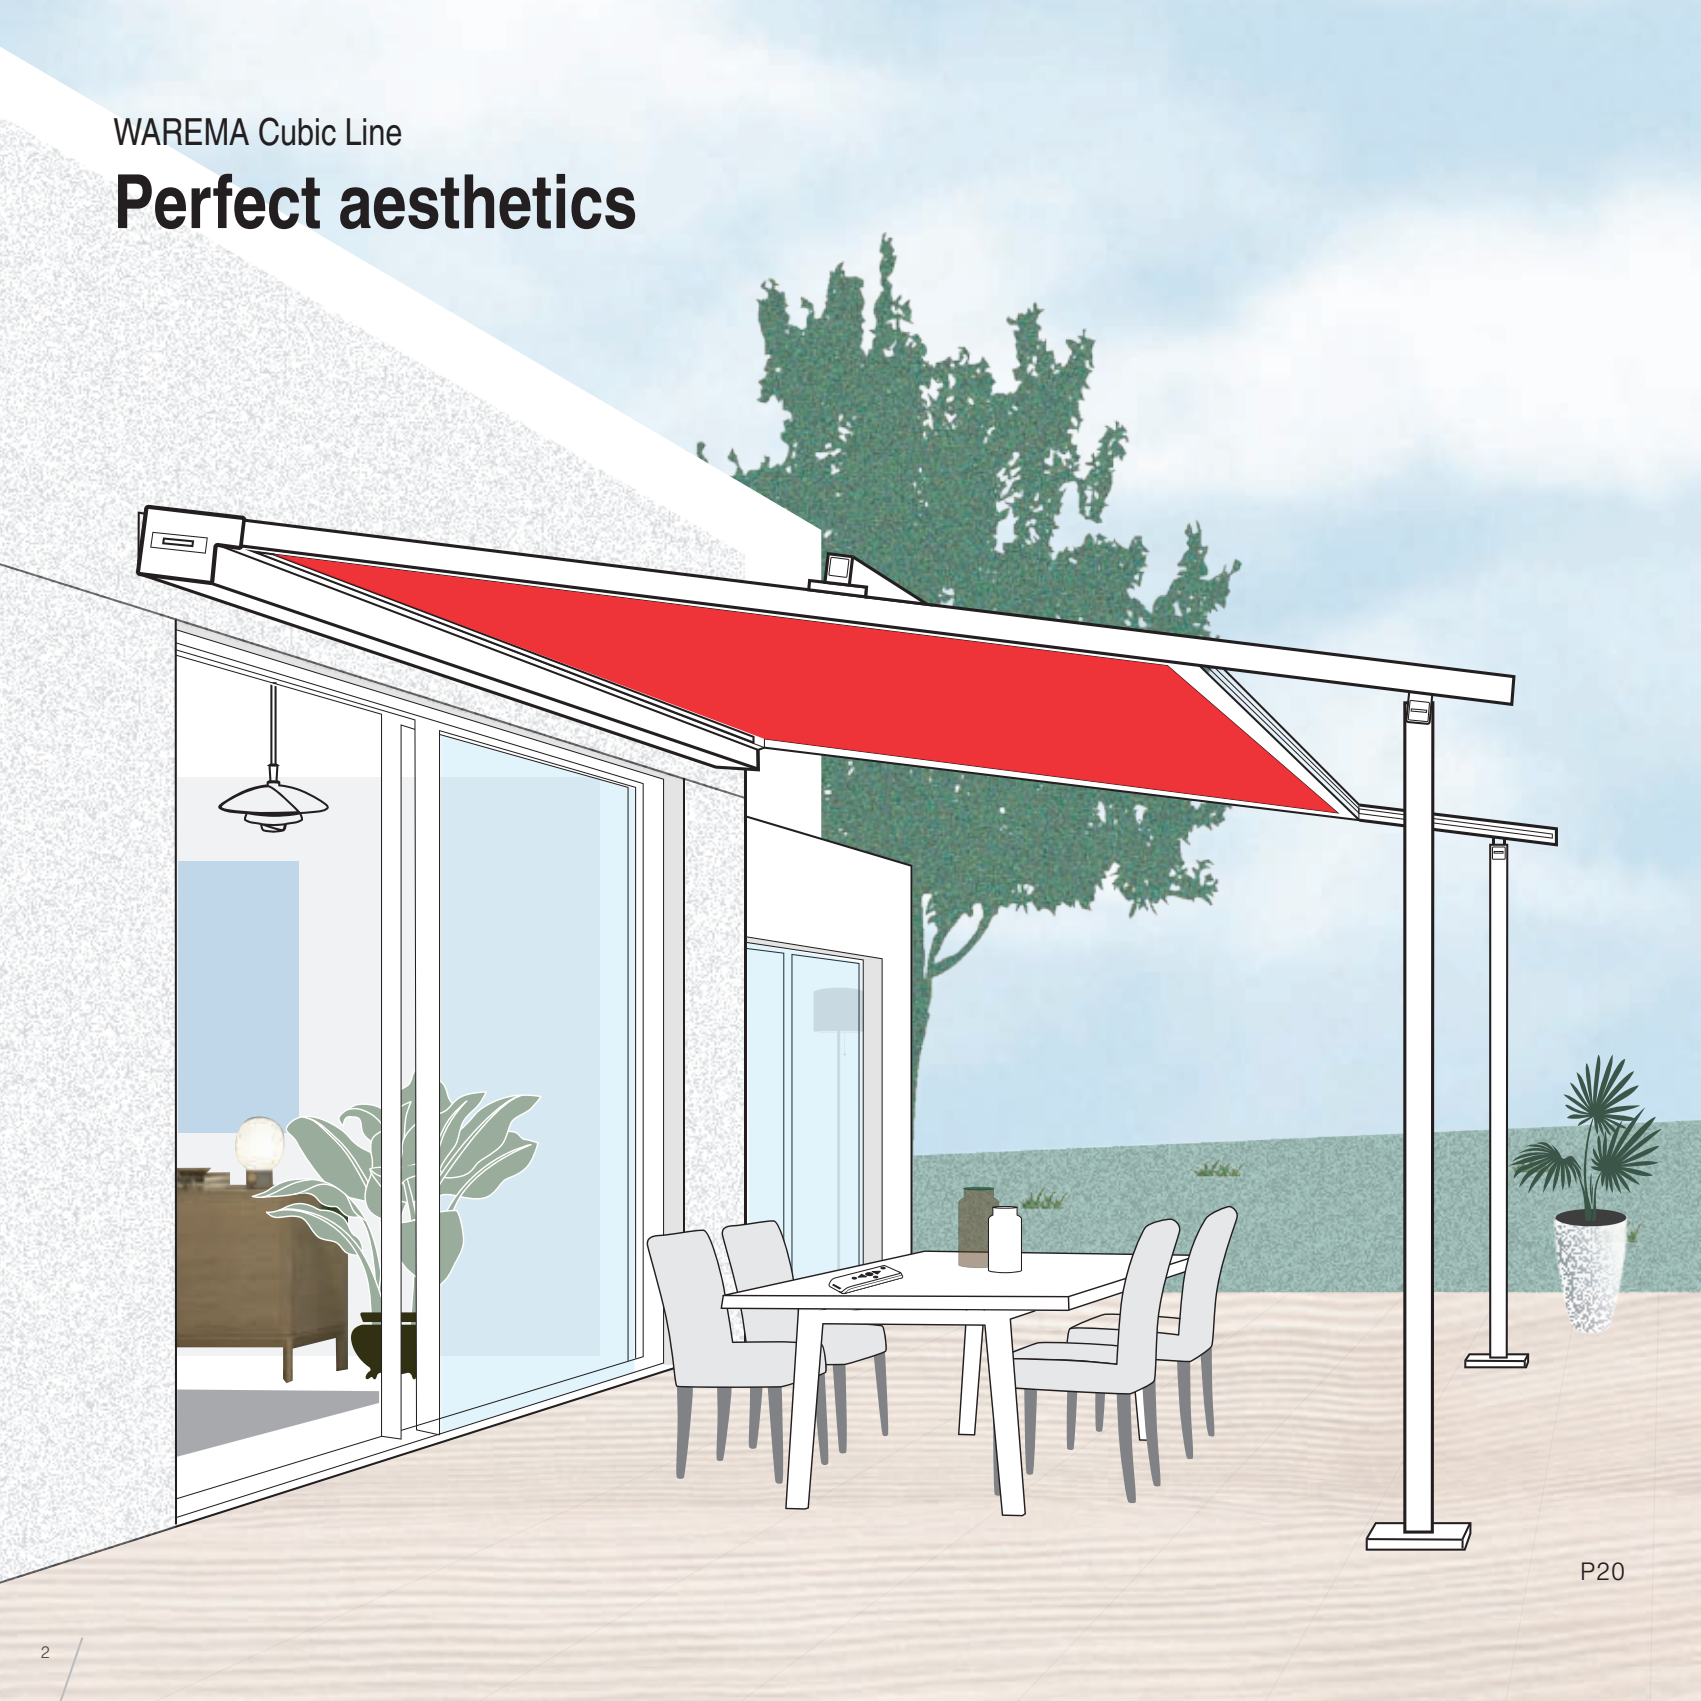

WAREMA Cubic Line

Perfect aesthetics

P20