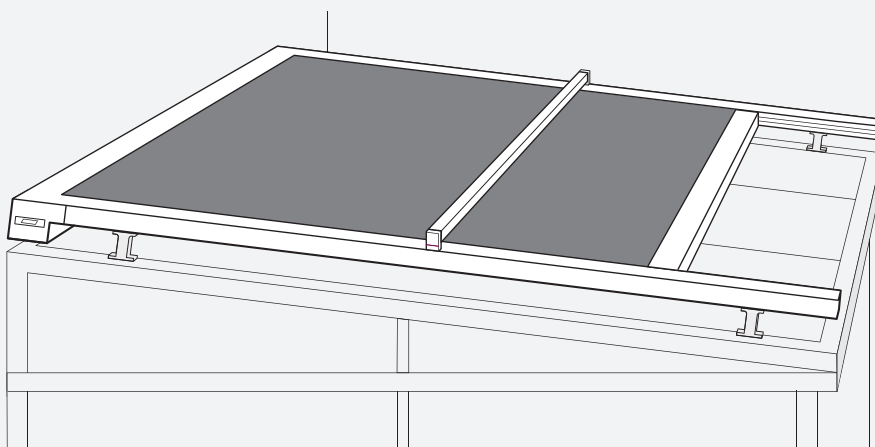

Conservatory awnings

Climara W20

With the external conservatory awning Climara W20 you can effectively keep the heat out during summer. It impresses through the straight-lined cubic design, optimal shading and wind-stable secudrive® guide and its versatile application possibilities on many glass surfaces.

Wind-stable

Stay relaxed even in windy weather thanks to a spring steel strip attached to the blind of your awning that runs tautly in the guide rail. A reinforcement profile additionally tensions your awning fabric.

Perfect

Enjoy extraordinary sun shading without a light gap with secudrive® technology. The fabric is guided in a rail so that there are no light gaps between it and the guide rail, and the fabric is optimally tensioned.

Smart

The WMS sensor system, lying flat on the guide rail, takes care of all the settings for you. A sensor measures wind, brightness and precipitation so that your awning automatically retracts or extends depending on the weather.

(Key) features

- Max. width 650 cm
- Max. projection 600 cm
- Max. area 30 m²
- With electric drive
- Flat and compact design
- Outstanding fabric tension thanks to secudrive® guidance
- No incidence of light between fabric and guide rail
- High wind stability

Brilliant extras

- Direction of movement "from bottom to top" also possible
- WMS sensor system incl. integrated weather station