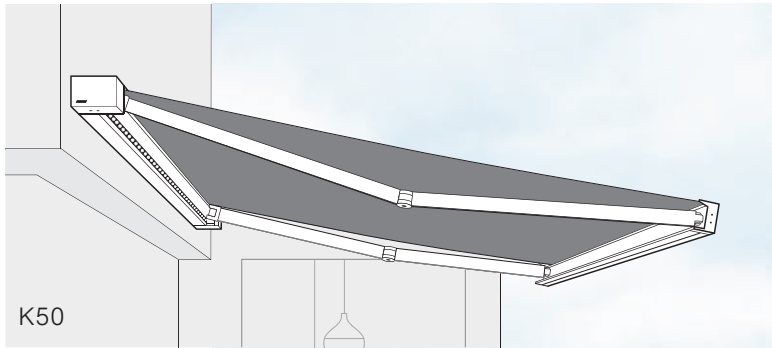

For your own unique architecture

Cubic design is more than just a trend. It is a timeless architectural and design language marked by its clarity and angular, accentuated lines. Set aesthetic standards with our new Cubic Line awnings.

Choose from selected awnings in an exclusive angular design, including our new pergola awning Perea P20 with angular cover and elegant pole attachment.

The high-grade cassette awning Terrea K50 and K70, the internal conservatory awning Climara W10 and the external conservatory awning Climara W20 are also available in a cubic look.

Pergola awning Perea P20

The modern shading solution combining an extremely slender appearance with a robust construction.

Cassette awning Terrea K50

The compact cassette awning for flexible use on patios and balconies.

Cassette awning Terrea K70

The comfortable cassette awning for shading large areas with a variety of extras.

Conservatory awning Climara W10

The internal awning with innovative blind guidance system and many equipment models.

Conservatory awning Climara W20

The external awning for shading both large and small glass surfaces with maximum wind stability.