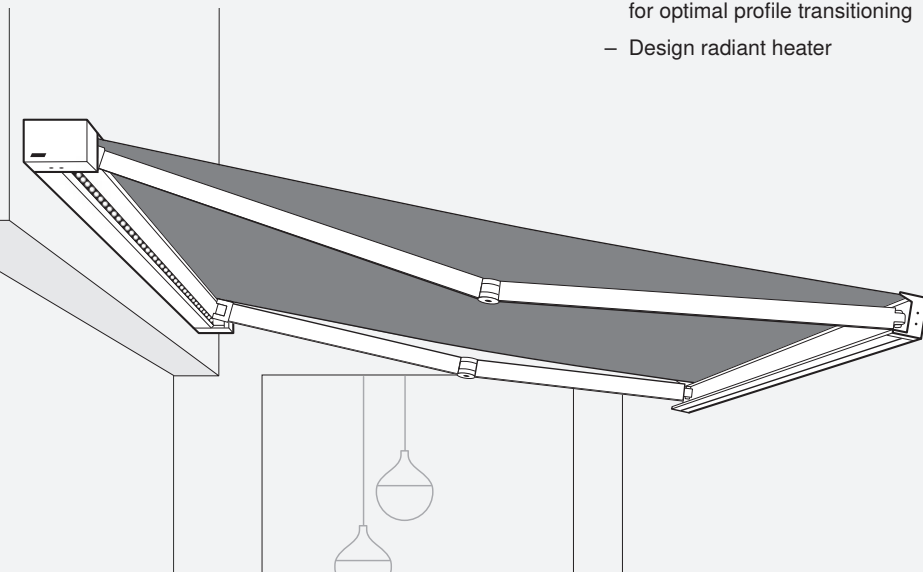

Cassette awning

Terrea K50

Look forward to an elegant awning that retracts into a protective cassette. Stylish, modern cubic design – compact, robust construction. You can choose from numerous awning fabric designs from the WAREMA collection.

Discreet

Thanks to the particularly small mounting distance to the wall and ceiling, the awning fits unobtrusively onto your facade.

Durable

The cassette optimally protects the fabric and articulated arms of your Terrea. The robust construction also guarantees a secure hold.

Aesthetic

Enjoy premier design, honoured with the Red Dot Design Award.

(Key) features

- Max. width 500 cm
- Max. projection 300 cm
- With crank or electric drive
- Powder coating in RAL 9016, RAL 9006 or W4916

Brilliant extras

- WMS Wind sensor
- Integrated LED strips in the cassette, dimmable
- Valance roller blind with crank
- Operation via hand-held transmitter or app
- Wall connection profile with rain hood for optimal profile transitioning
- Design radiant heater