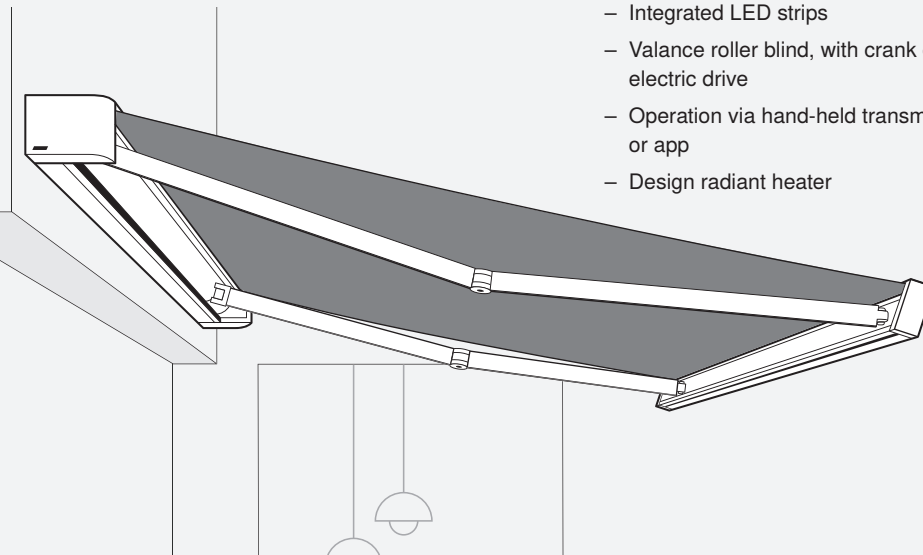

Cassette awning

Terrea K70

You will love this large awning from the Cubic Line range. Combining comfort with the perfect design, it is the ideal solution for cubic architectures with flat or mono-pitch roofs. The high-grade awning fabric and articulated arms are safely retracted into the protective cassette.

Aesthetic

Look forward to the award-winning design of the iF product design award winner: the modern, rectangular shape of the cassette is an absolute showstopper.

Expansive

Your Terrea K70 is a generous shade provider, ideal for shading large areas.

Durable

The cassette protects the fabric and articulated arms of your Terrea. The robust construction also guarantees a secure hold.

(Key) features

- Max. width 700 cm
- Max. projection 400 cm
- Max. inclination angle adjustment 35°
- With electric drive
- Powder coating as per WAREMA Colour World
- Group units connect several awnings with just one single drive

Brilliant extras

- Integrated WMS Comfort control
- WMS Wind sensor
- Wall connection profile with rain hood for optimal profile transition
- Integrated LED strips
- Valance roller blind, with crank or electric drive
- Operation via hand-held transmitter or app
- Design radiant heater